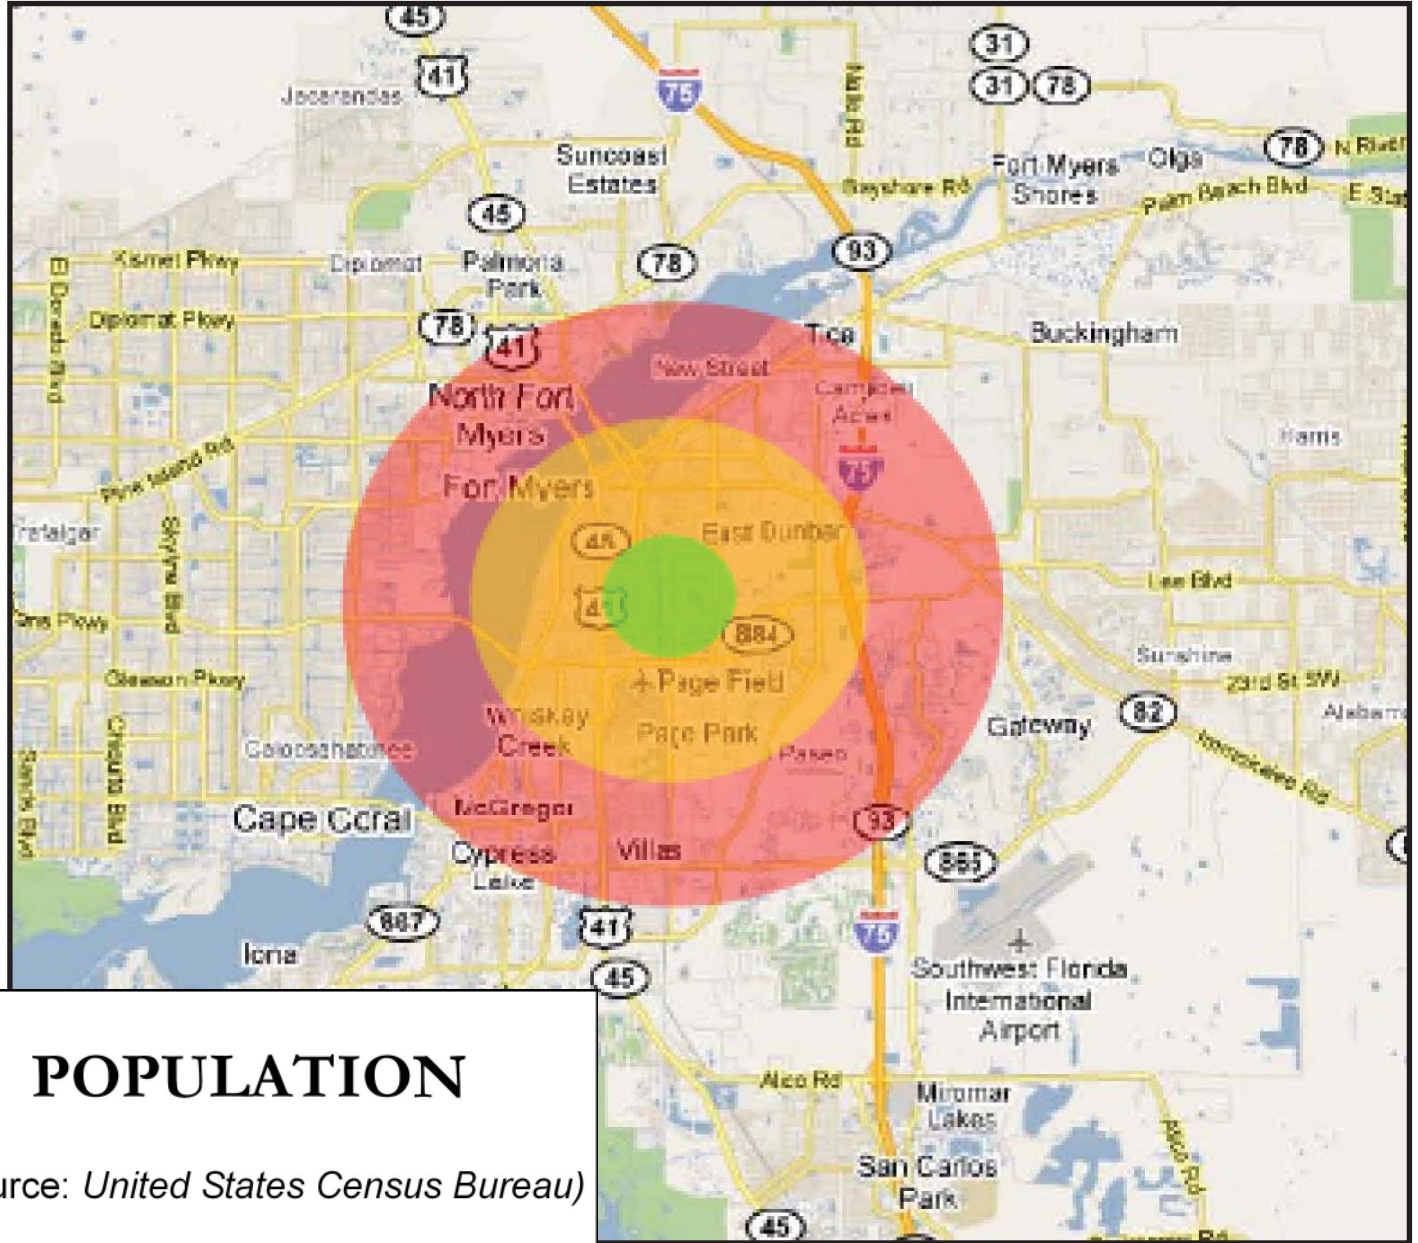

Demographic Profile

Population 1/3/5 mile radius
3660 Fowler Street
Fort Myers, FL. 33901

POPULATION

(Source: *United States Census Bureau*)

1 Mile		5,755
3 Mile		51,801
5 Mile		143,891

The statements and figures presented herein, while not guaranteed, are secured from sources we believe authoritative. Subject to prior sale, lease, withdrawal and price change without notice.