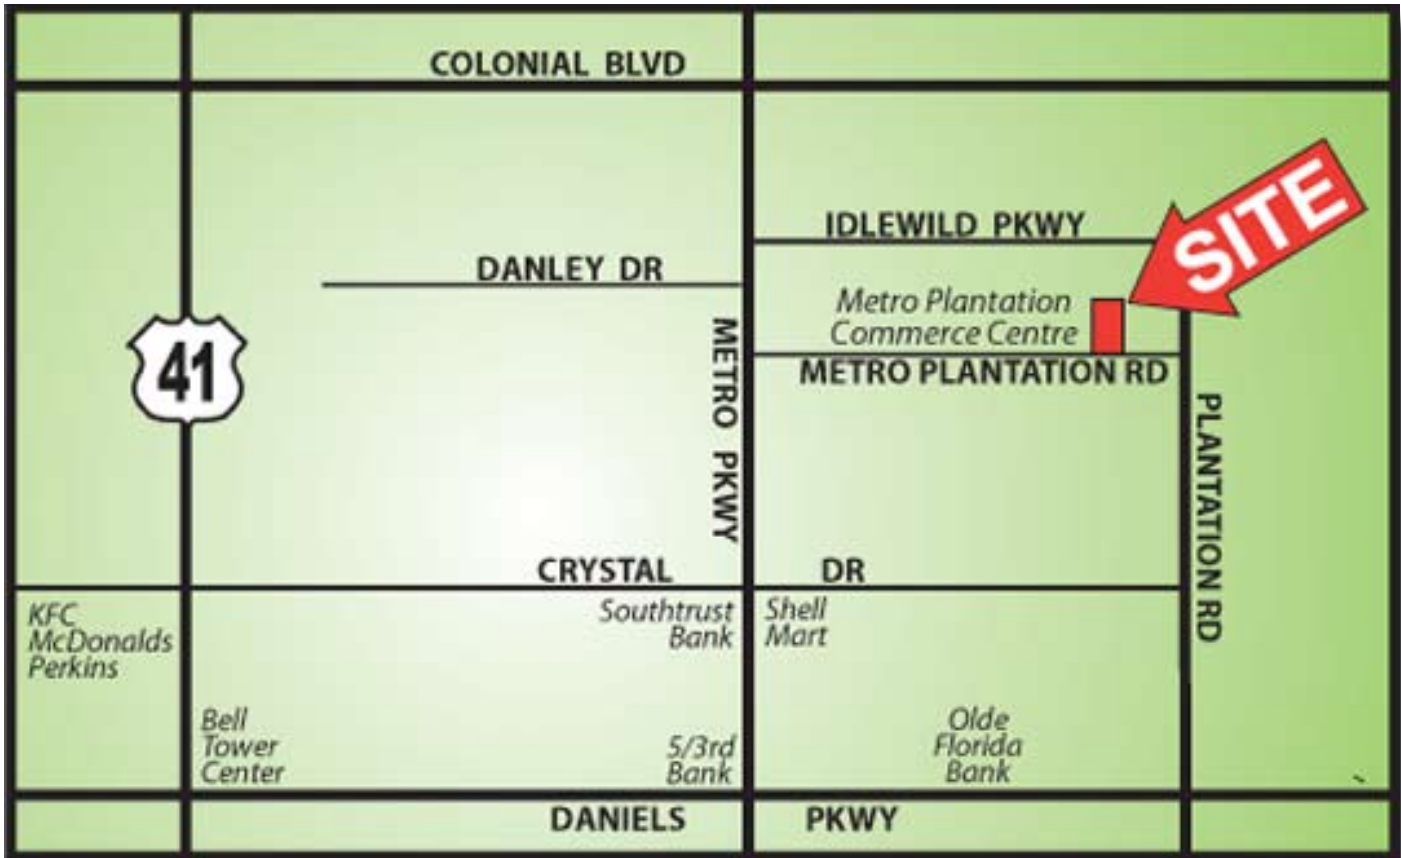

Metro Plantation Commerce Centre

The statements and figures presented herein, while not guaranteed, are secured from sources we believe authoritative. Subject to prior sale, lease, withdrawal and price change without notice.