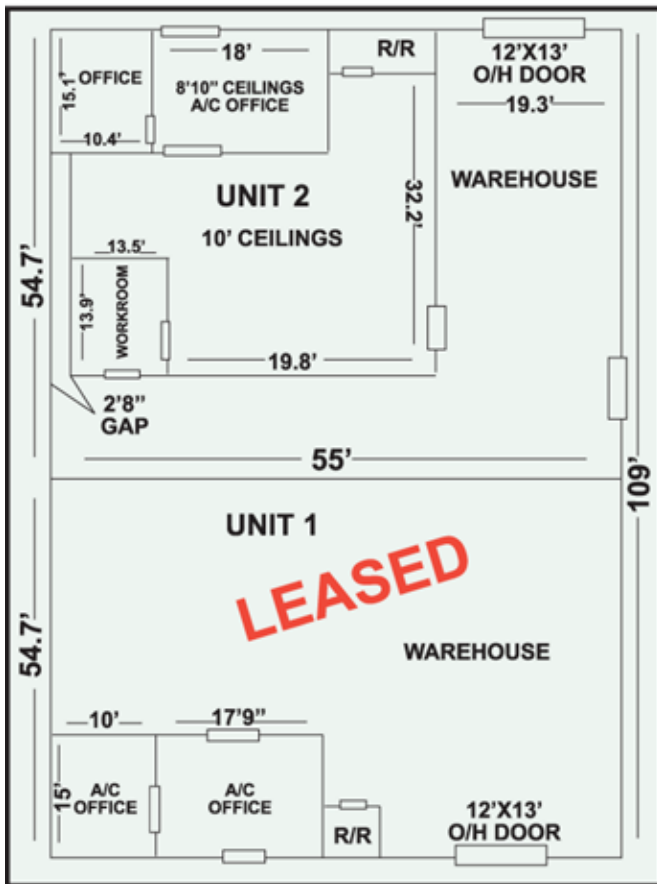

Metro Plantation Commerce Centre

The statements and figures presented herein, while not guaranteed, are secured from sources we believe authoritative. Subject to prior sale, lease, withdrawal and price change without notice.