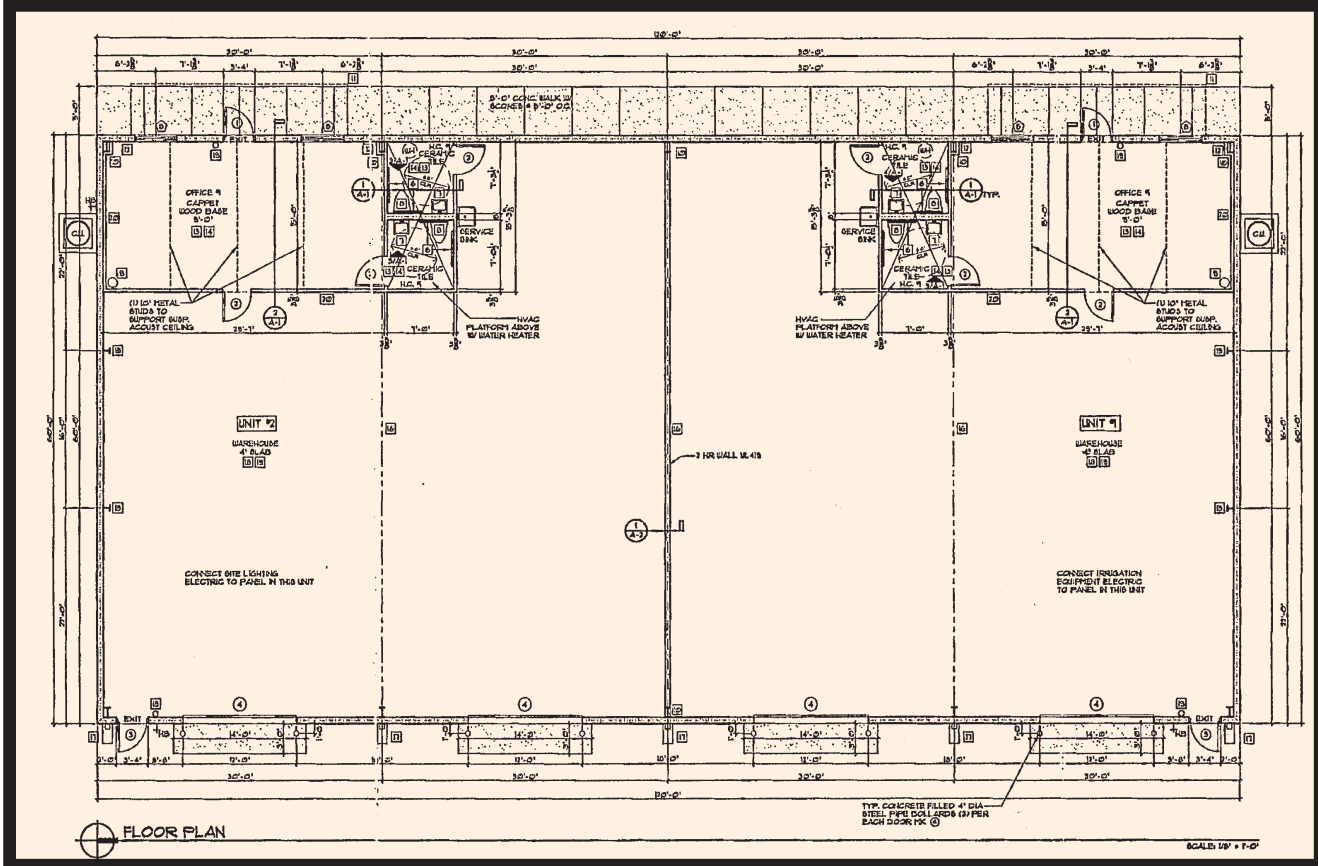

200 Waldo Avenue North, Lehigh Acres, FL 33971

YARD SPACE

The statements and figures presented herein, while not guaranteed, are secured from sources we believe authoritative. Subject to prior sale, lease, withdrawal and price change without notice.